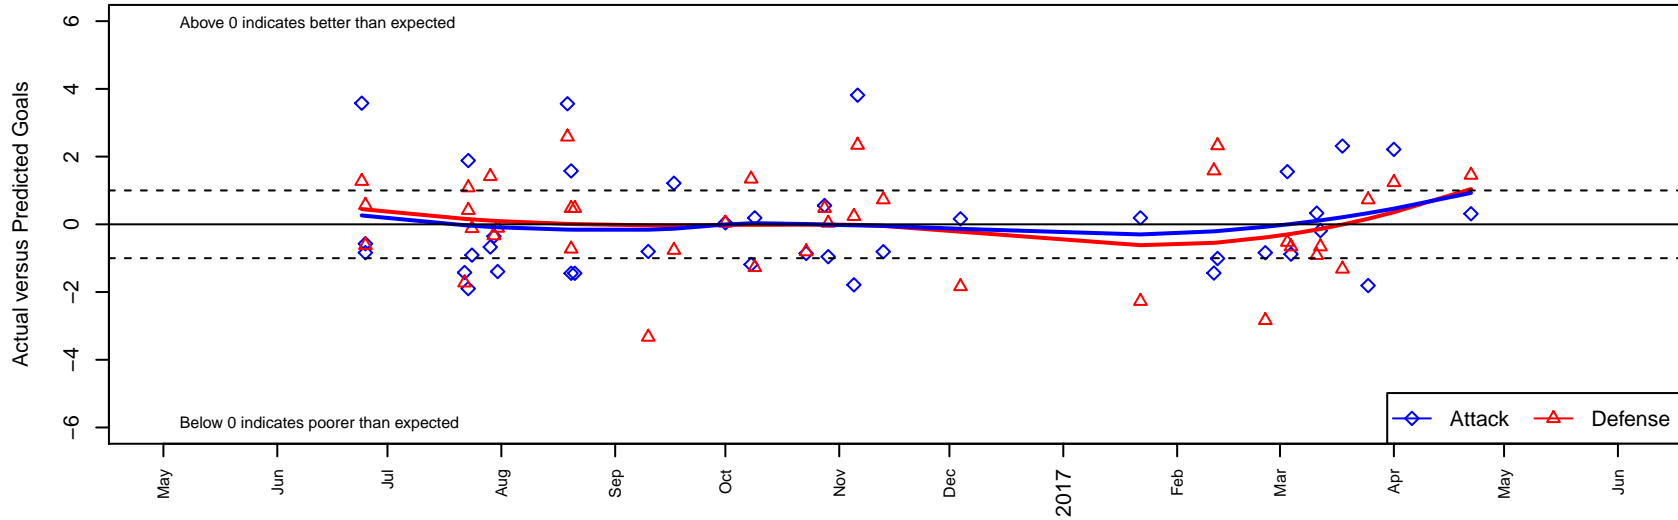

# Harbor Premier Green B04

Harbor FC  
 Gig Harbor, WA  
 B04 total strength=951  
 attack=2.66 defense=1.07  
 fall league = RCL B04 Div 2  
 spr league = Win RCL B04 Div 2  
 notes= Jarrett 2014-5

alt names used:  
 Harbor Premier B04 Green  
 Harbor FC  
 Harbor Premier B04 Green A  
 Harbor Premier FC B04 Green  
 Harbor Premier B04 Green  
 Harbor Premier B04 Green A  
 Harbor Premier B04 Green A

Venues played:  
 2016 RVS Classic BU13  
 2016 Crossfire Select U13 Gold Silver Gold-Sil  
 2016 Portland Cup U13  
 2016 Tye Cup B04 Gold  
 2016 RCL B04 Div 2  
 2016 Win RCL B04 Div 2  
 2016 WYS Presidents Cup B04 Division 1

**Harbor Premier Green B04**  
 Dots are actual minus expected GF (blue circles) and GA (red triangles).  
 Blue line is smoothed change in attack strength. Red is smoothed change in defense strength.

**attack and defense variance (black dot)  
relative to other teams  
and top 10 in region**

**attack and defense rating  
relative to others at age  
and all opponents in last 13 months**

**Performance relative to 13 month average**