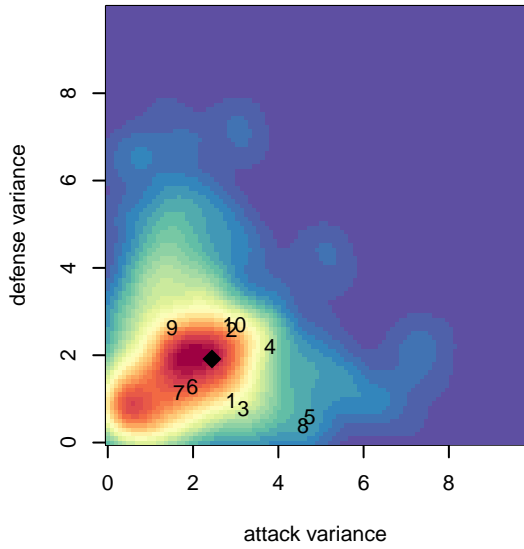

**attack and defense variance (black dot)
relative to other teams
and top 10 in region**