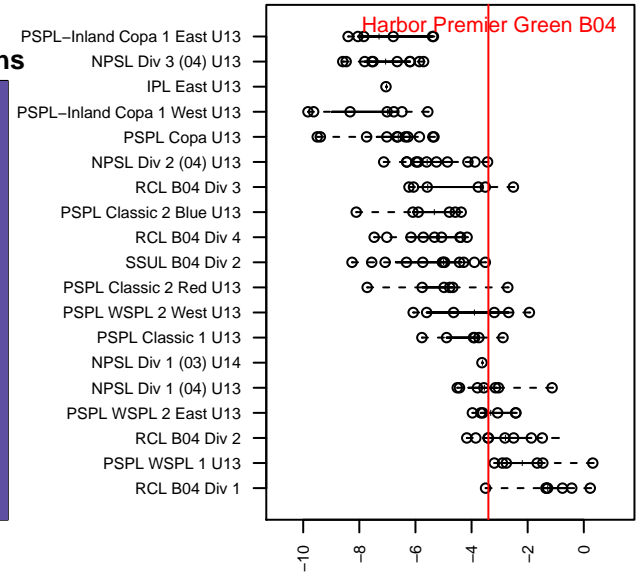

# Harbor Premier Green B04

Harbor FC  
 Gig Harbor, WA  
 B04 total strength=951  
 attack=2.66 defense=1.07  
 fall league = RCL B04 Div 2  
 spr league = Win RCL B04 Div 2  
 notes= Jarrett 2014-5

alt names used:  
 Harbor Premier B04 Green  
 Harbor FC  
 Harbor Premier B04 Green A  
 Harbor Premier FC B04 Green  
 Harbor Premier B04 Green  
 Harbor Premier B04 Green A  
 Harbor Premier B04 Green A

Venues played:  
 2016 RVS Classic BU13  
 2016 Crossfire Select U13 Gold Silver Gold-Sil  
 2016 Portland Cup U13  
 2016 Tye Cup B04 Gold  
 2016 RCL B04 Div 2  
 2016 Win RCL B04 Div 2  
 2016 WYS Presidents Cup B04 Division 1

**Harbor Premier Green B04**  
 Dots are actual minus expected GF (blue circles) and GA (red triangles).  
 Blue line is smoothed change in attack strength. Red is smoothed change in defense strength.

**attack and defense variance (black dot)  
relative to other teams  
and top 10 in region**

**attack and defense rating  
relative to others at age  
and all opponents in last 13 months**

**Performance relative to 13 month average**