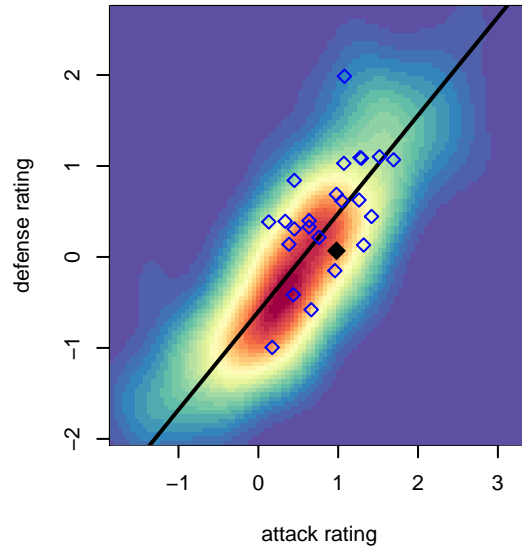

# Harbor Premier Green B04

Harbor FC  
 Gig Harbor, WA  
 B04 total strength=951  
 attack=2.66 defense=1.07  
 fall league = RCL B04 Div 2  
 spr league = Win RCL B04 Div 2  
 notes= Jarrett 2014-5

alt names used:  
 Harbor Premier B04 Green  
 Harbor FC  
 Harbor Premier B04 Green A  
 Harbor Premier FC B04 Green  
 Harbor Premier B04 Green  
 Harbor Premier B04 Green A  
 Harbor Premier B04 Green A

Venues played:  
 2016 RVS Classic BU13  
 2016 Crossfire Select U13 Gold Silver Gold-Sil  
 2016 Portland Cup U13  
 2016 Tye Cup B04 Gold  
 2016 RCL B04 Div 2  
 2016 Win RCL B04 Div 2  
 2016 WYS Presidents Cup B04 Division 1

**Harbor Premier Green B04**  
 Dots are actual minus expected GF (blue circles) and GA (red triangles).  
 Blue line is smoothed change in attack strength. Red is smoothed change in defense strength.

**attack and defense variance (black dot)  
relative to other teams  
and top 10 in region**

**attack and defense rating  
relative to others at age  
and all opponents in last 13 months**

**Performance relative to 13 month average**